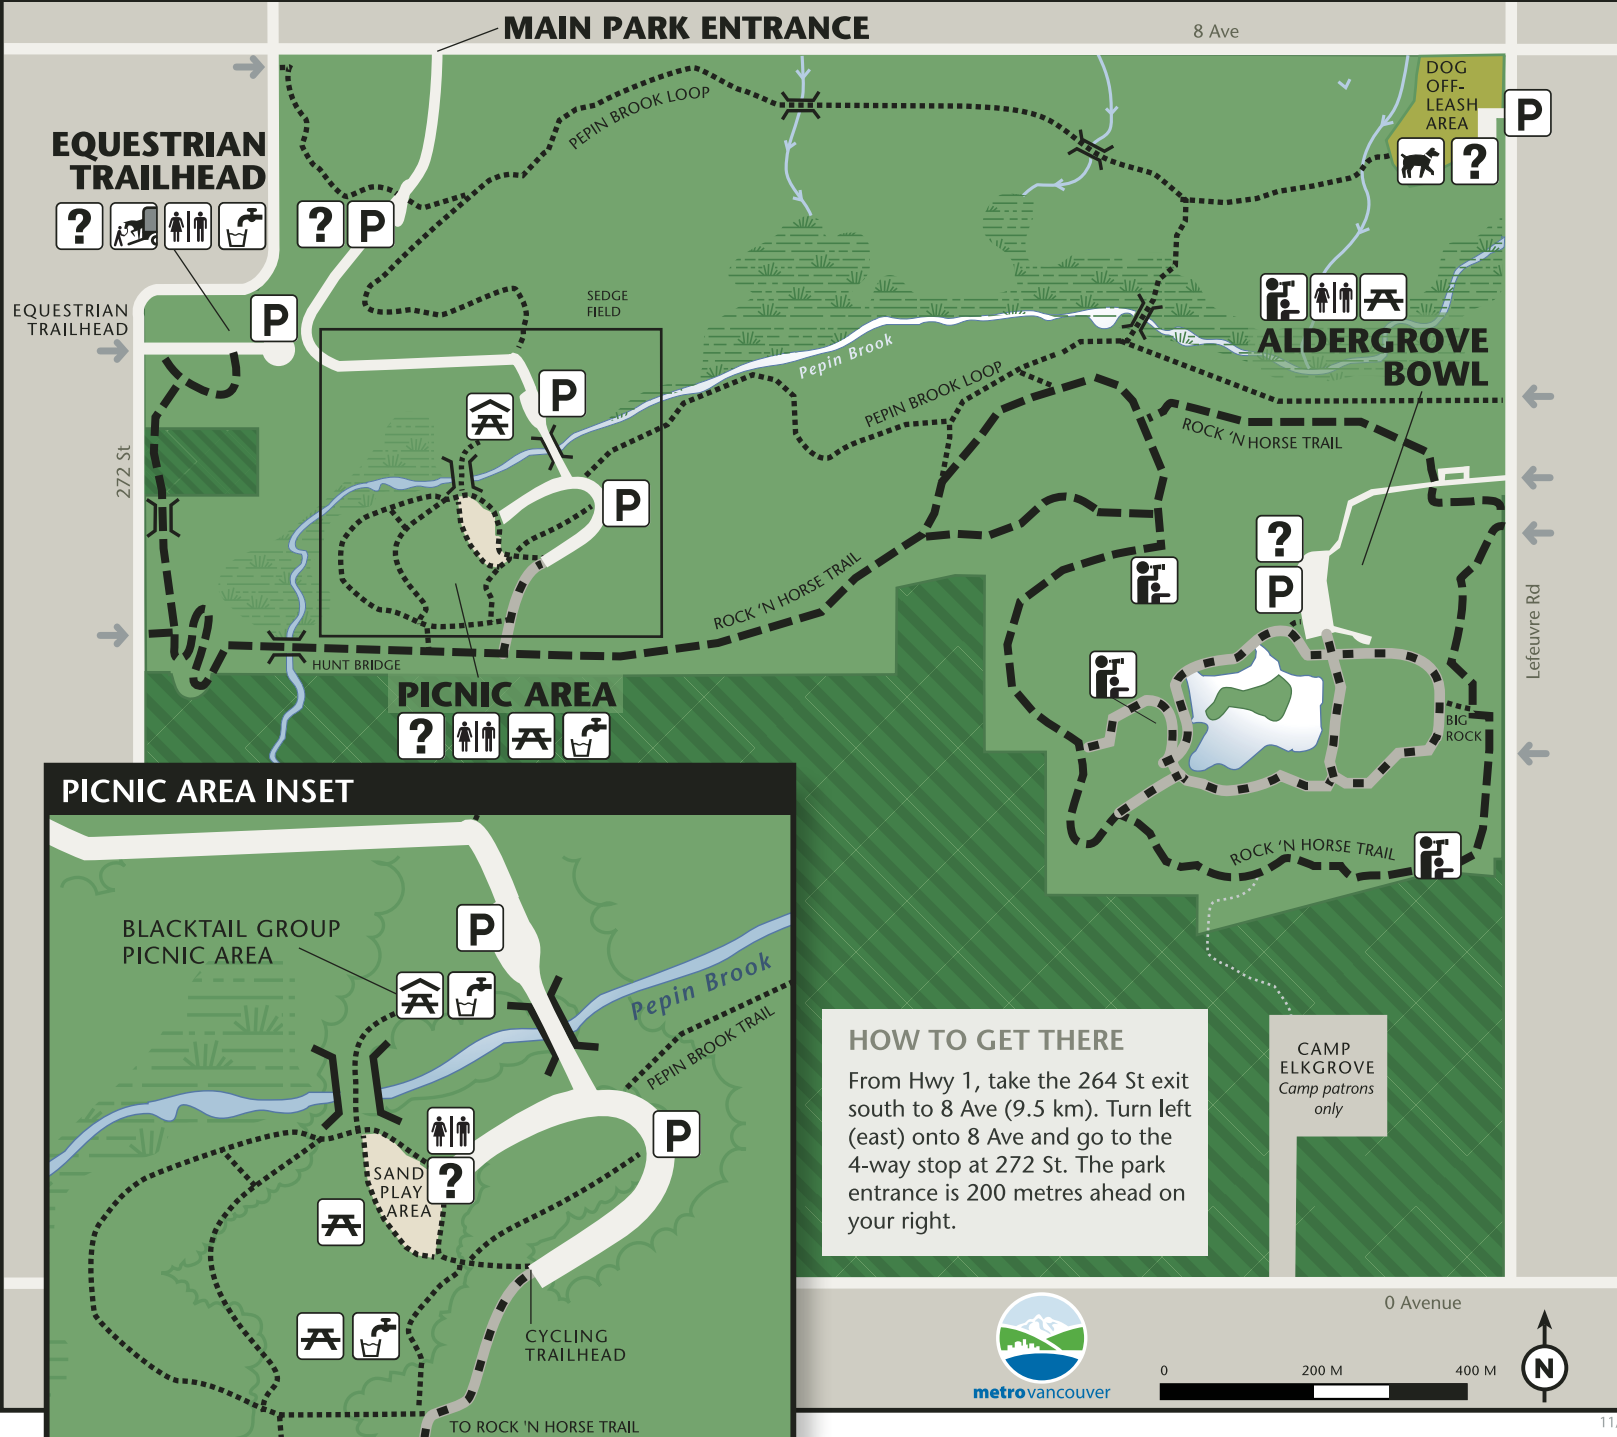

ALDERGROVE REGIONAL PARK

→ Neighbourhood Access

? Information

P Parking

Toilets

Picnic Area

Drinking Water

Picnic Shelter

Viewpoint

Horse Unloading

Regional Park

No Public Access

Dog Off-leash Area

Bridge

Marsh

Creek

Hiking Trail

Hiking/Cycling Trail

Hiking/Cycling/
Equestrian Trail

Camp patrons only

Camp patrons only